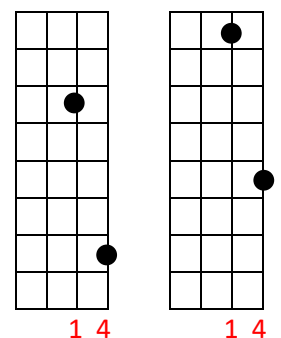

C C[0037] G7sus4[0015] C F
 [Optional riff at 'here alone']

Gsus4 Dsus4

Mandolin sounding chords

C G7sus4

Am Mars ain't the kind of place to raise your kids **D**

Am In fact, it's cold as hell **D**

F And there's no one there to raise them **C** if you did **Dm** **F** **G/ / / Gsus4 | G**

'Til touchdown brings me 'round again to find **C**

I'm not the man they think I am at home **F**

C Oh, no, no, no **D** I'm a rocket man **Dsus4 D**

F Rocket man

"Mandolin"

C G7sus4

1 4 1 4

C ----- **F////**
 Burning out his fuse up here alone (rpt)

C C[0037] G7sus4[0015] C F
[Optional riff at 'here alone']

F And I think it's gonna be a long, long time **C (+riff)** **x 4**

Csus4

F Oh, I think it's gonna be a long, long time **C/ / Csus4/ / C STOP**