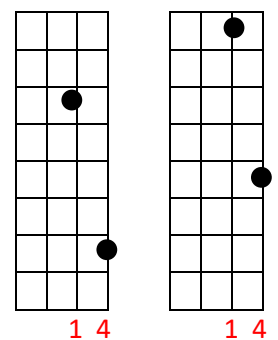

Am D
 I miss the Earth so much, I miss my wife

Am D
 It's lonely out in space

F C Dm F G/ / / Gsus4 | G
 On such a ti-----me---less flight

CHORUS *play twice*

C F
 And I think it's gonna be a long, long time

C
 'Til touchdown brings me 'round again to find

F
 I'm not the man they think I am at home

C
 Oh, no, no, no

D Dsus4 D
 I'm a rocket man

F
 Rocket man

C - - - - - F////
 Burning out his fuse up here alone (rpt)

C C[0037] G7sus4[0015] C F
 [Optional riff at 'here alone']

Gsus4 Dsus4

Mandolin sounding chords

C G7sus4

Am Mars ain't the kind of place to raise your kids **D**

Am In fact, it's cold as hell **D**

F And there's no one there to raise them **C** if you did **Dm** **F** **G/ / / Gsus4 | G**